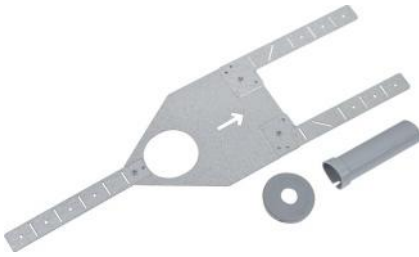

Mounting set for LKM 781463

Part-No.: 781469

Mounting set for Part No. 781463 for circular and/or insulated air ducts.

Material	Galvanized steel
----------	------------------

 Plastic gasket and rubber seal
--